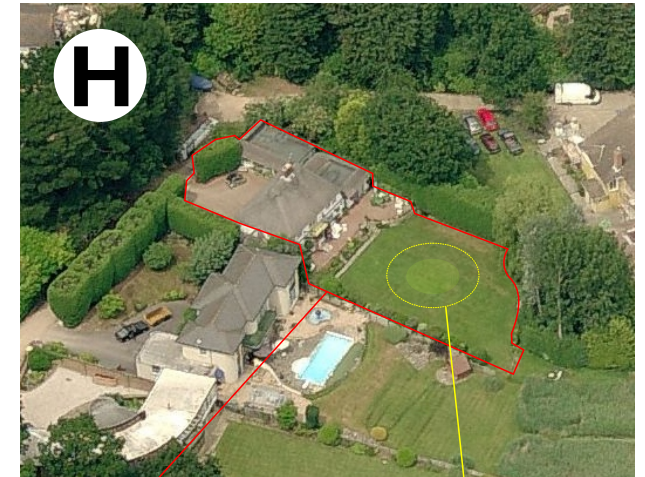

Helicopter approach to Tony Castro Ltd

Helipad
Co-ordinates

50°51.900N
001°18.850W

Tony Castro Ltd

Helipad